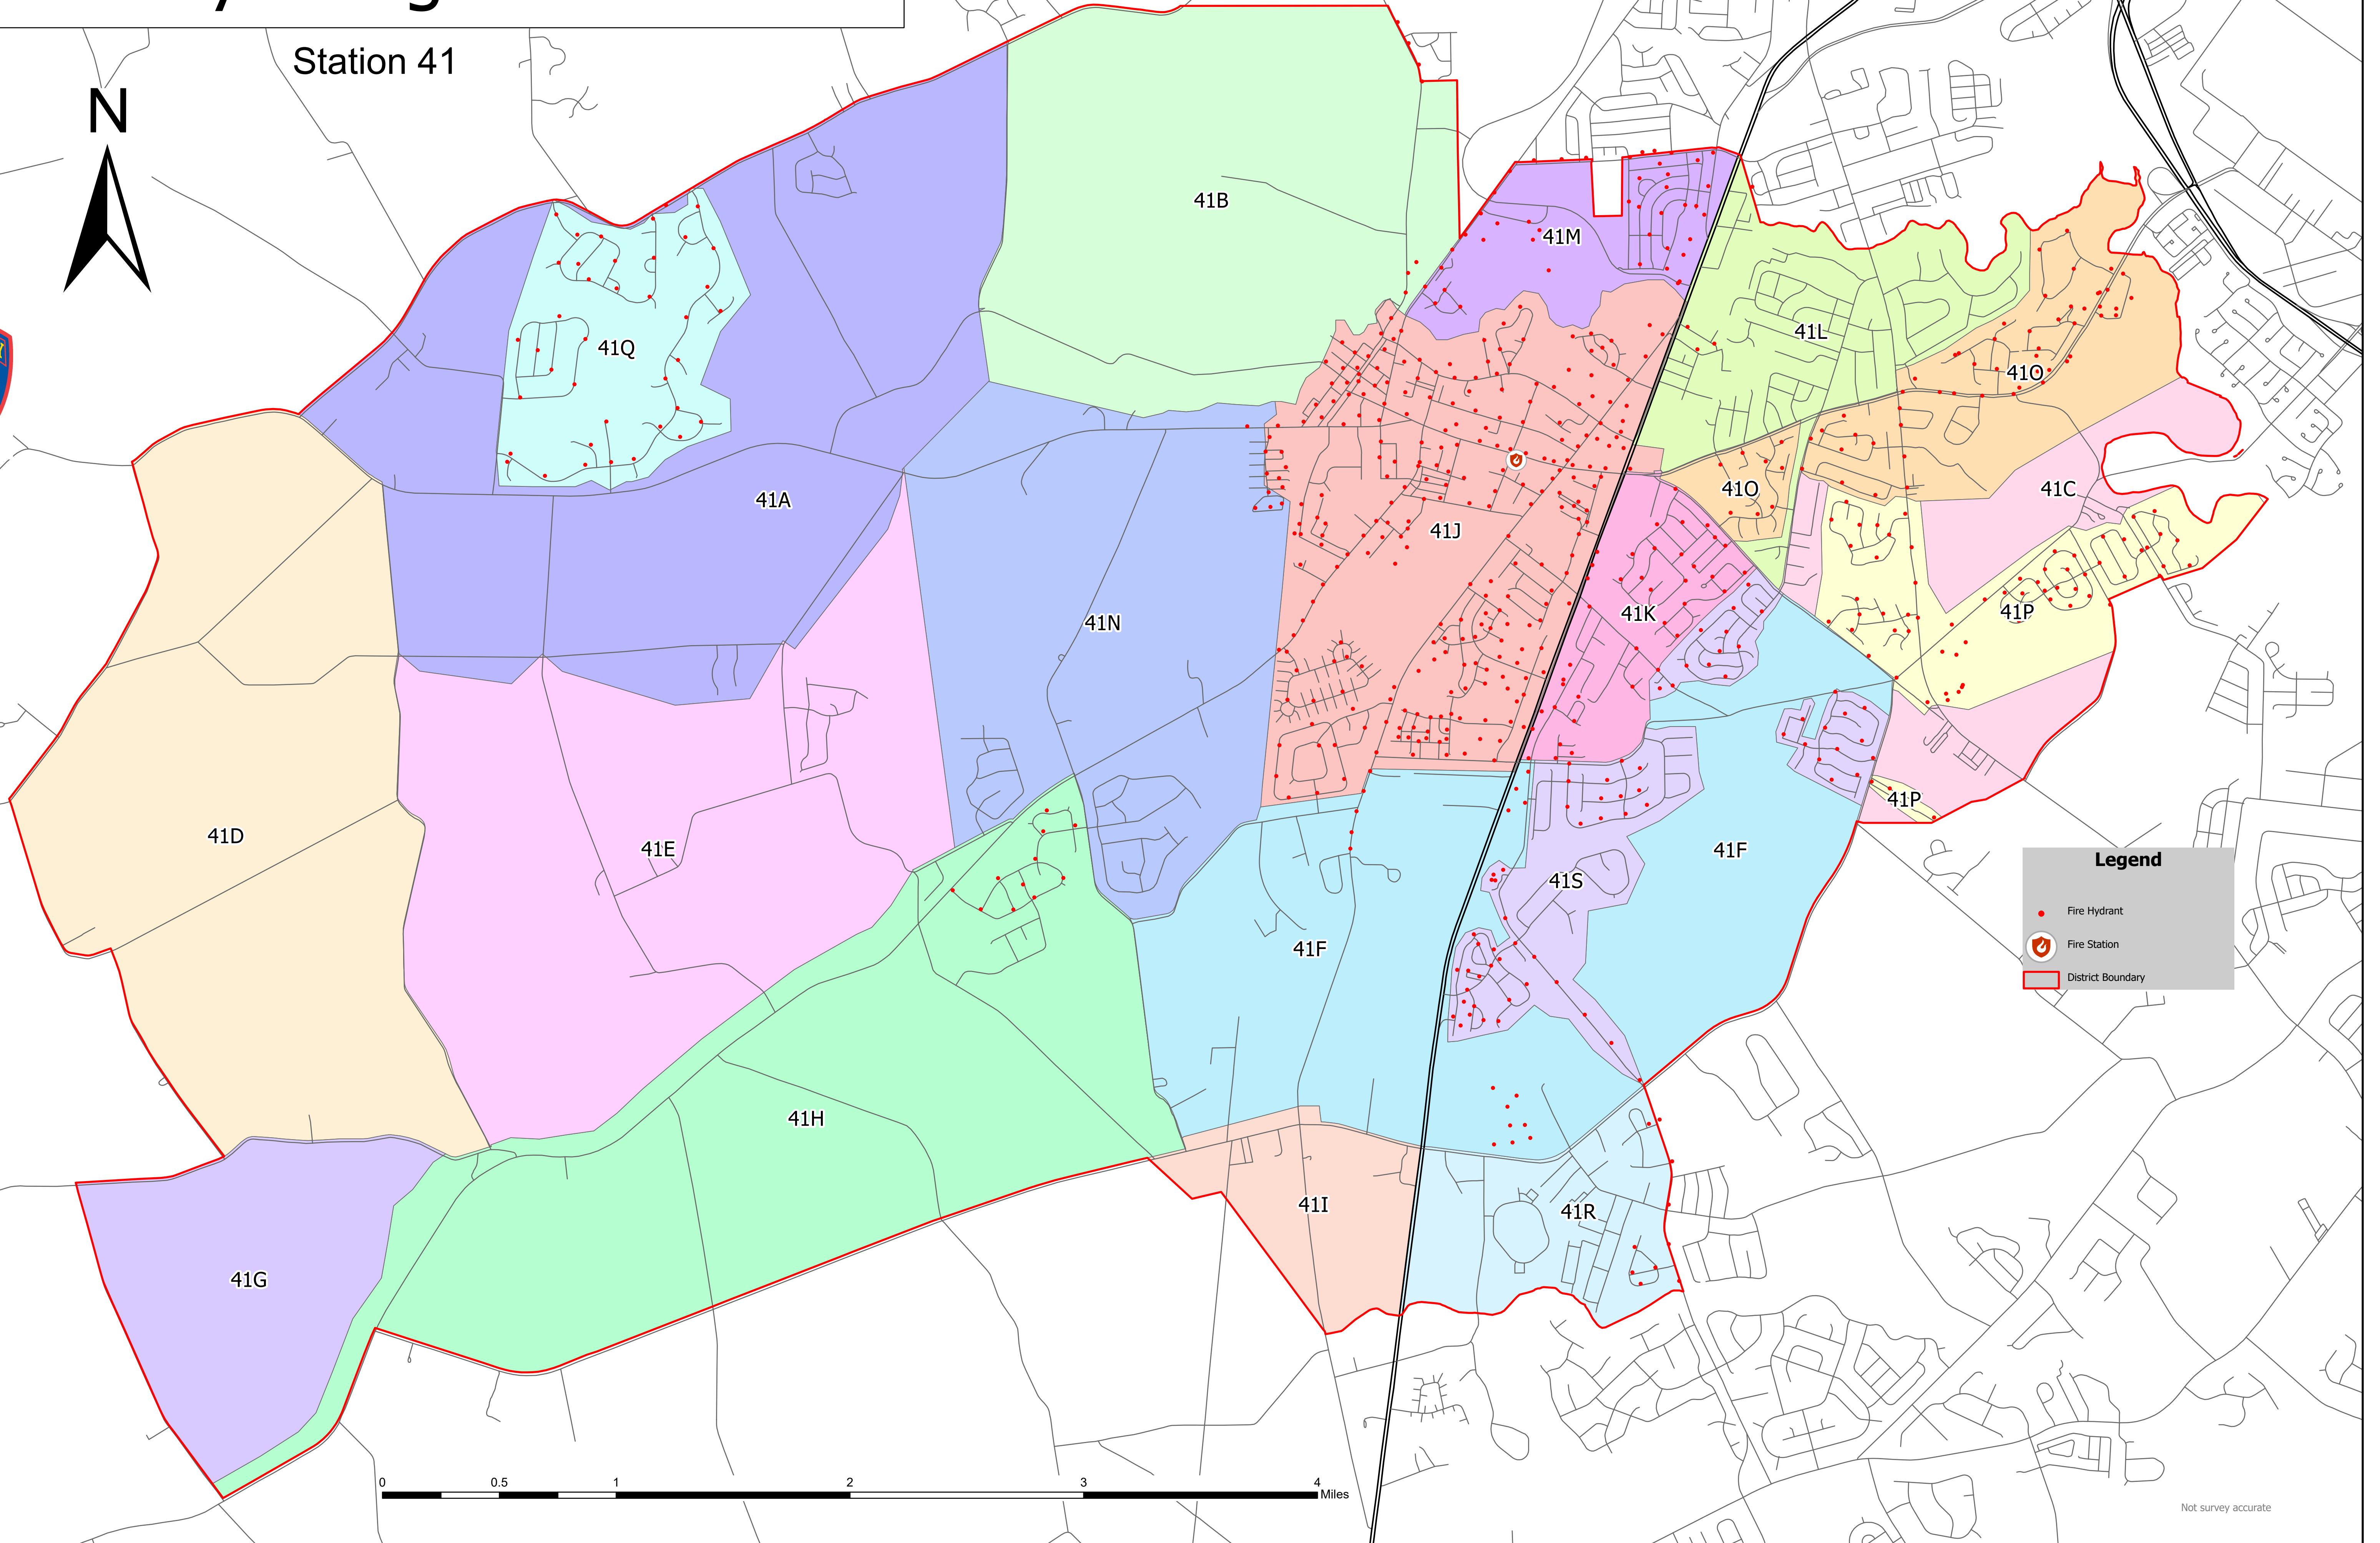

# Camden Wyoming Fire District

Station 41

**Legend**

- Fire Hydrant
- 🚒 Fire Station
- ▭ District Boundary

Not survey accurate